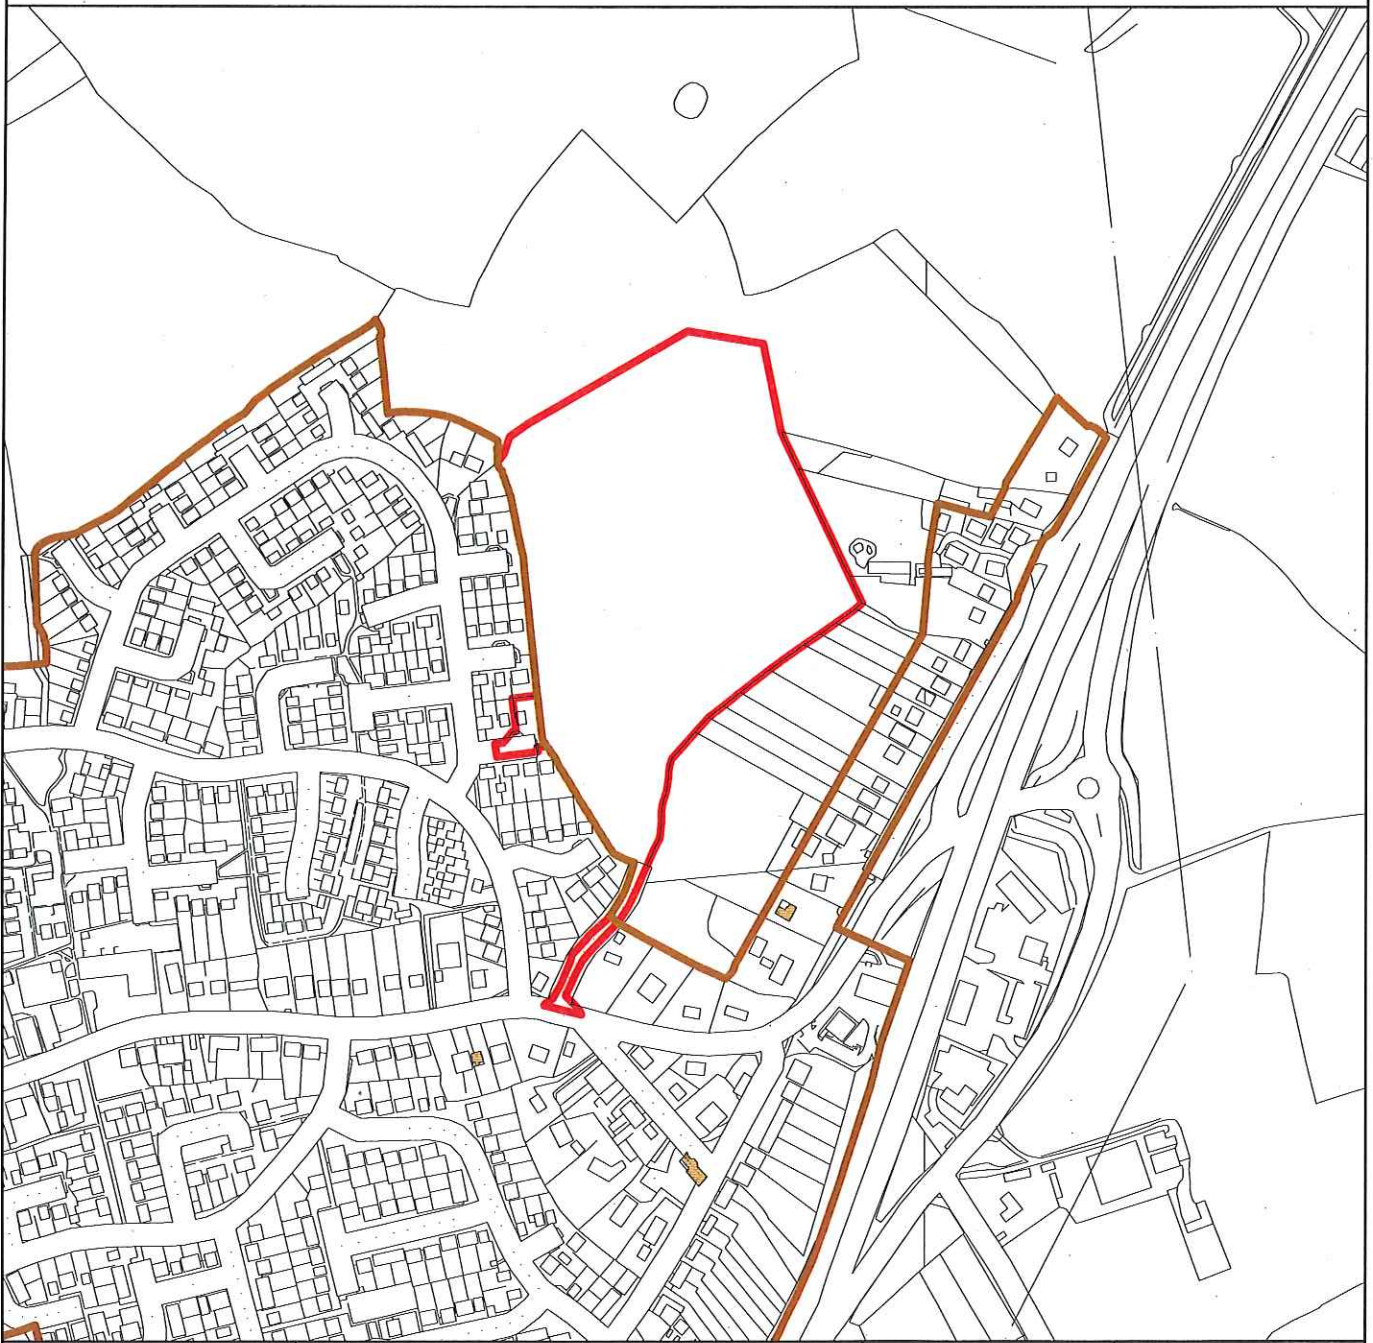

Application No: B/16/01458/OUT

Parish: Capel St Mary

Location: 7 Little Tufts and land east of Longfield Road

Legend

- Area of Outstanding Natural Beauty
- Special Landscape Area
- Conservation Area

Listed Buildings

- Grade 1
- Grade 2
- Grade 2 *

- The Site
- Built up Area Boundary

BABERGH DISTRICT COUNCIL

Corks Lane, Hadleigh, Ipswich. IP7 6SJ
Telephone : 01473 822801
minicom : 01473 825878
www.babergh.gov.uk

SCALE 1:5000

Reproduced by permission of
Ordnance Survey on behalf of HMSO.
© Crown copyright and database right 2017
Ordnance Survey Licence number 100023274

Date Printed : 27/03/2017